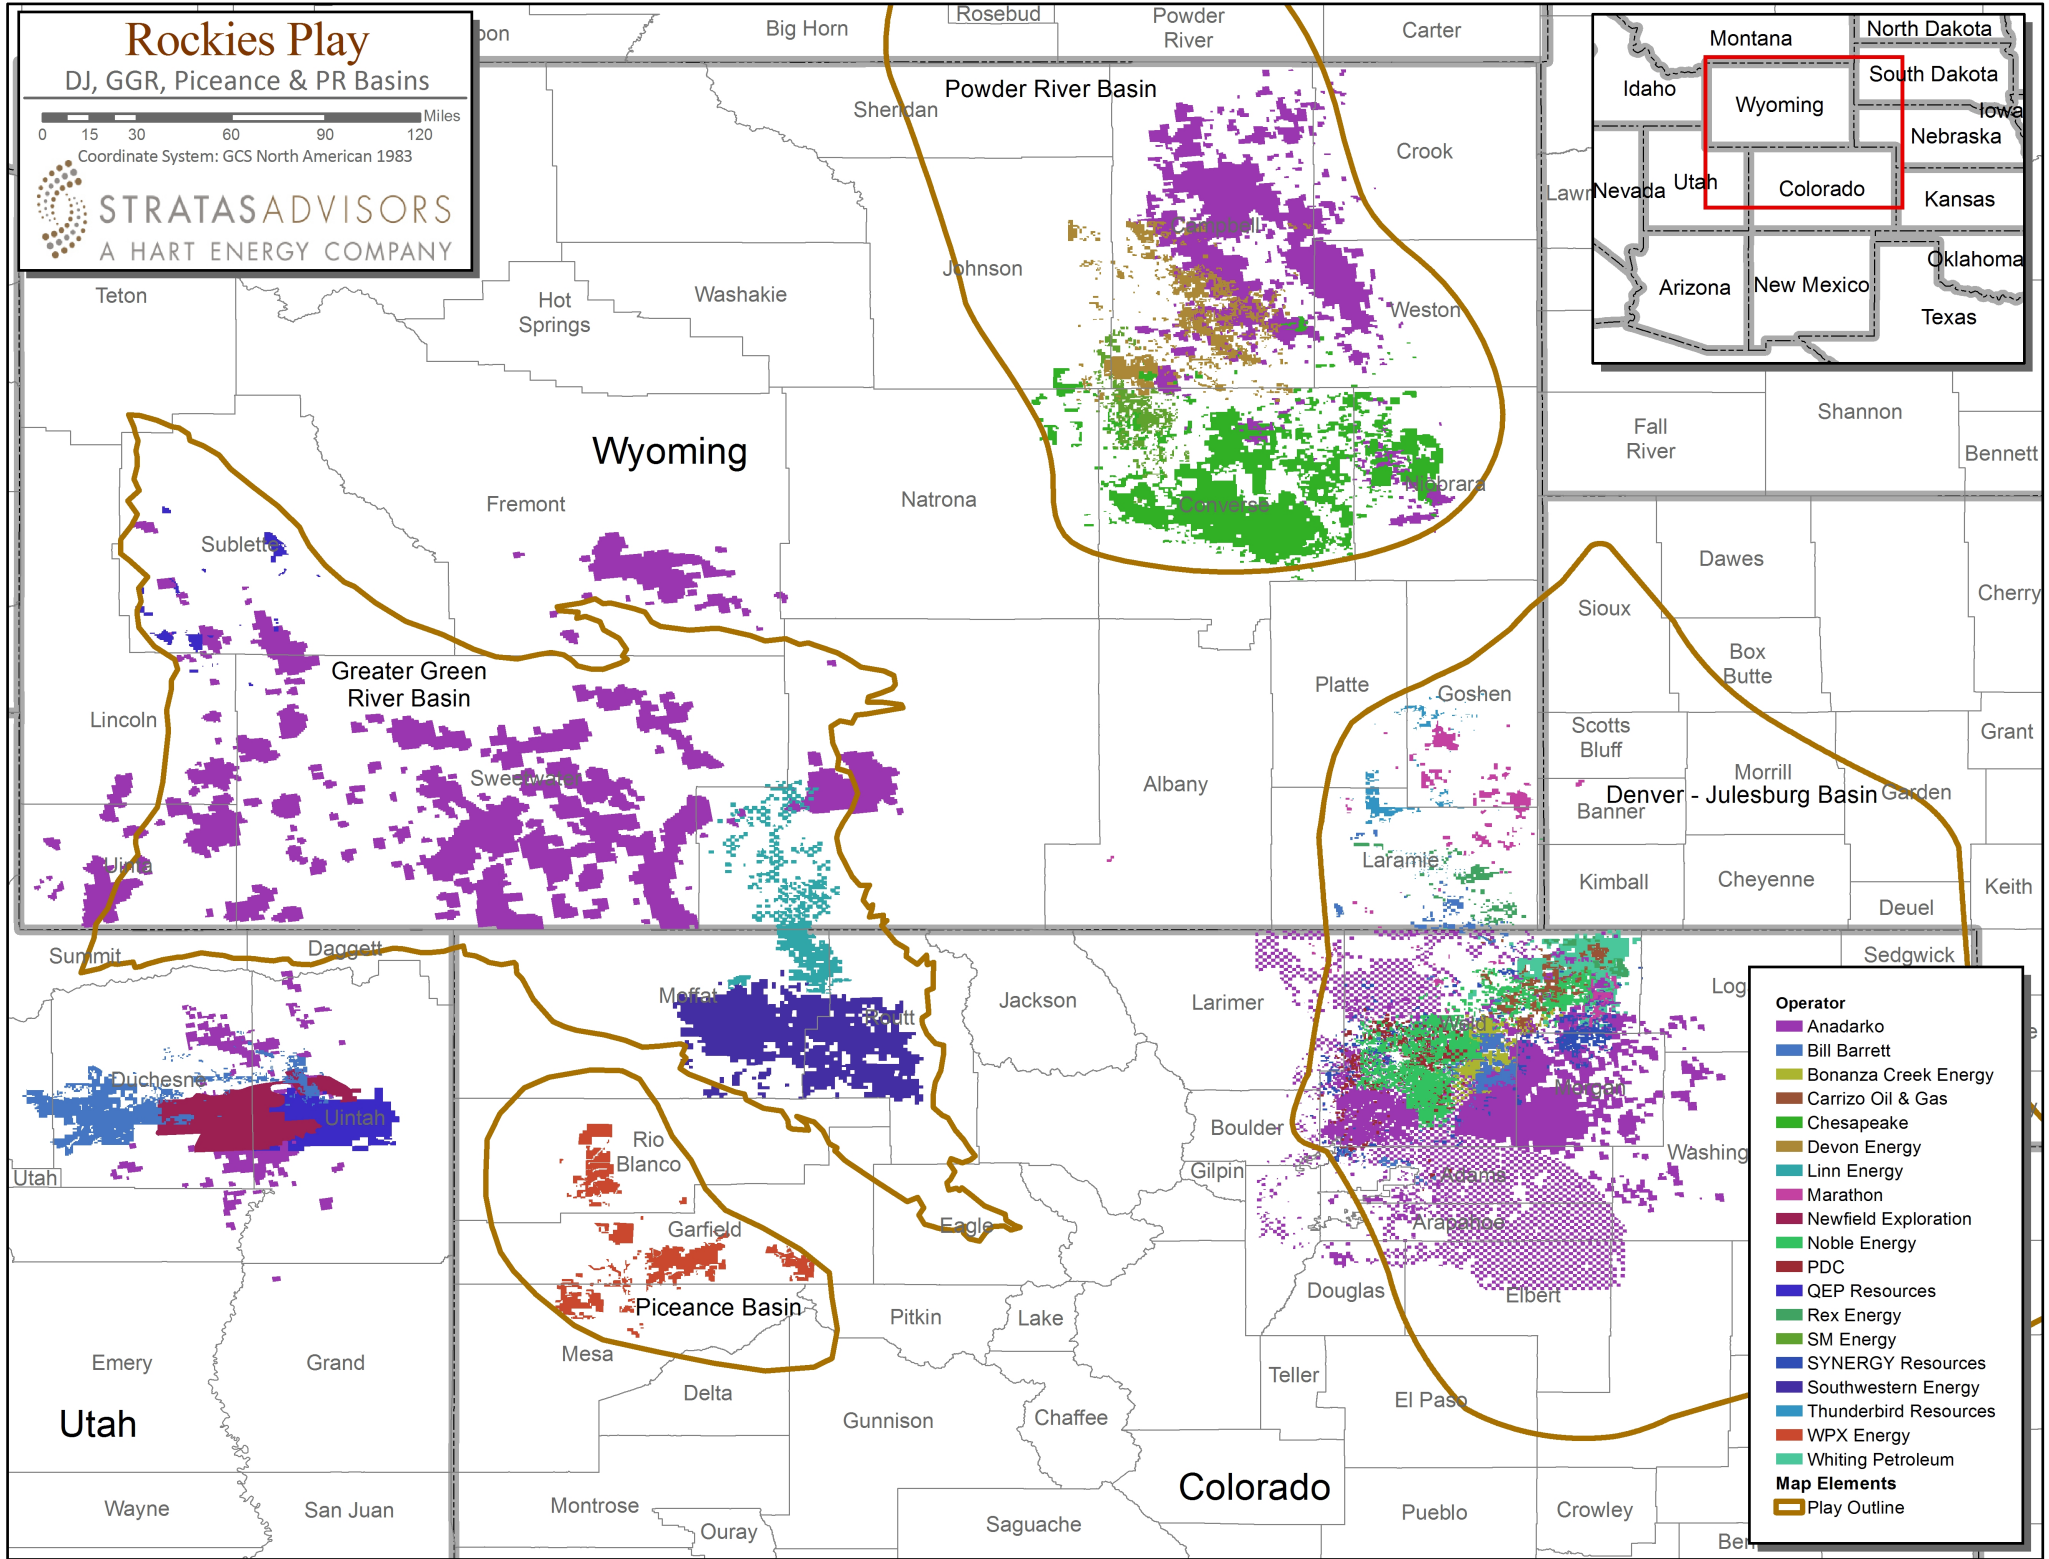

Rockies Play

DJ, GGR, Piceance & PR Basins

Coordinate System: GCS North American 1983

Operator

- Anadarko
- Bill Barrett
- Bonanza Creek Energy
- Carrizo Oil & Gas
- Chesapeake
- Devon Energy
- Linn Energy
- Marathon
- Newfield Exploration
- Noble Energy
- PDC
- QEP Resources
- Rex Energy
- SM Energy
- SYNERGY Resources
- Southwestern Energy
- Thunderbird Resources
- WPX Energy
- Whiting Petroleum

Map Elements

- Play Outline