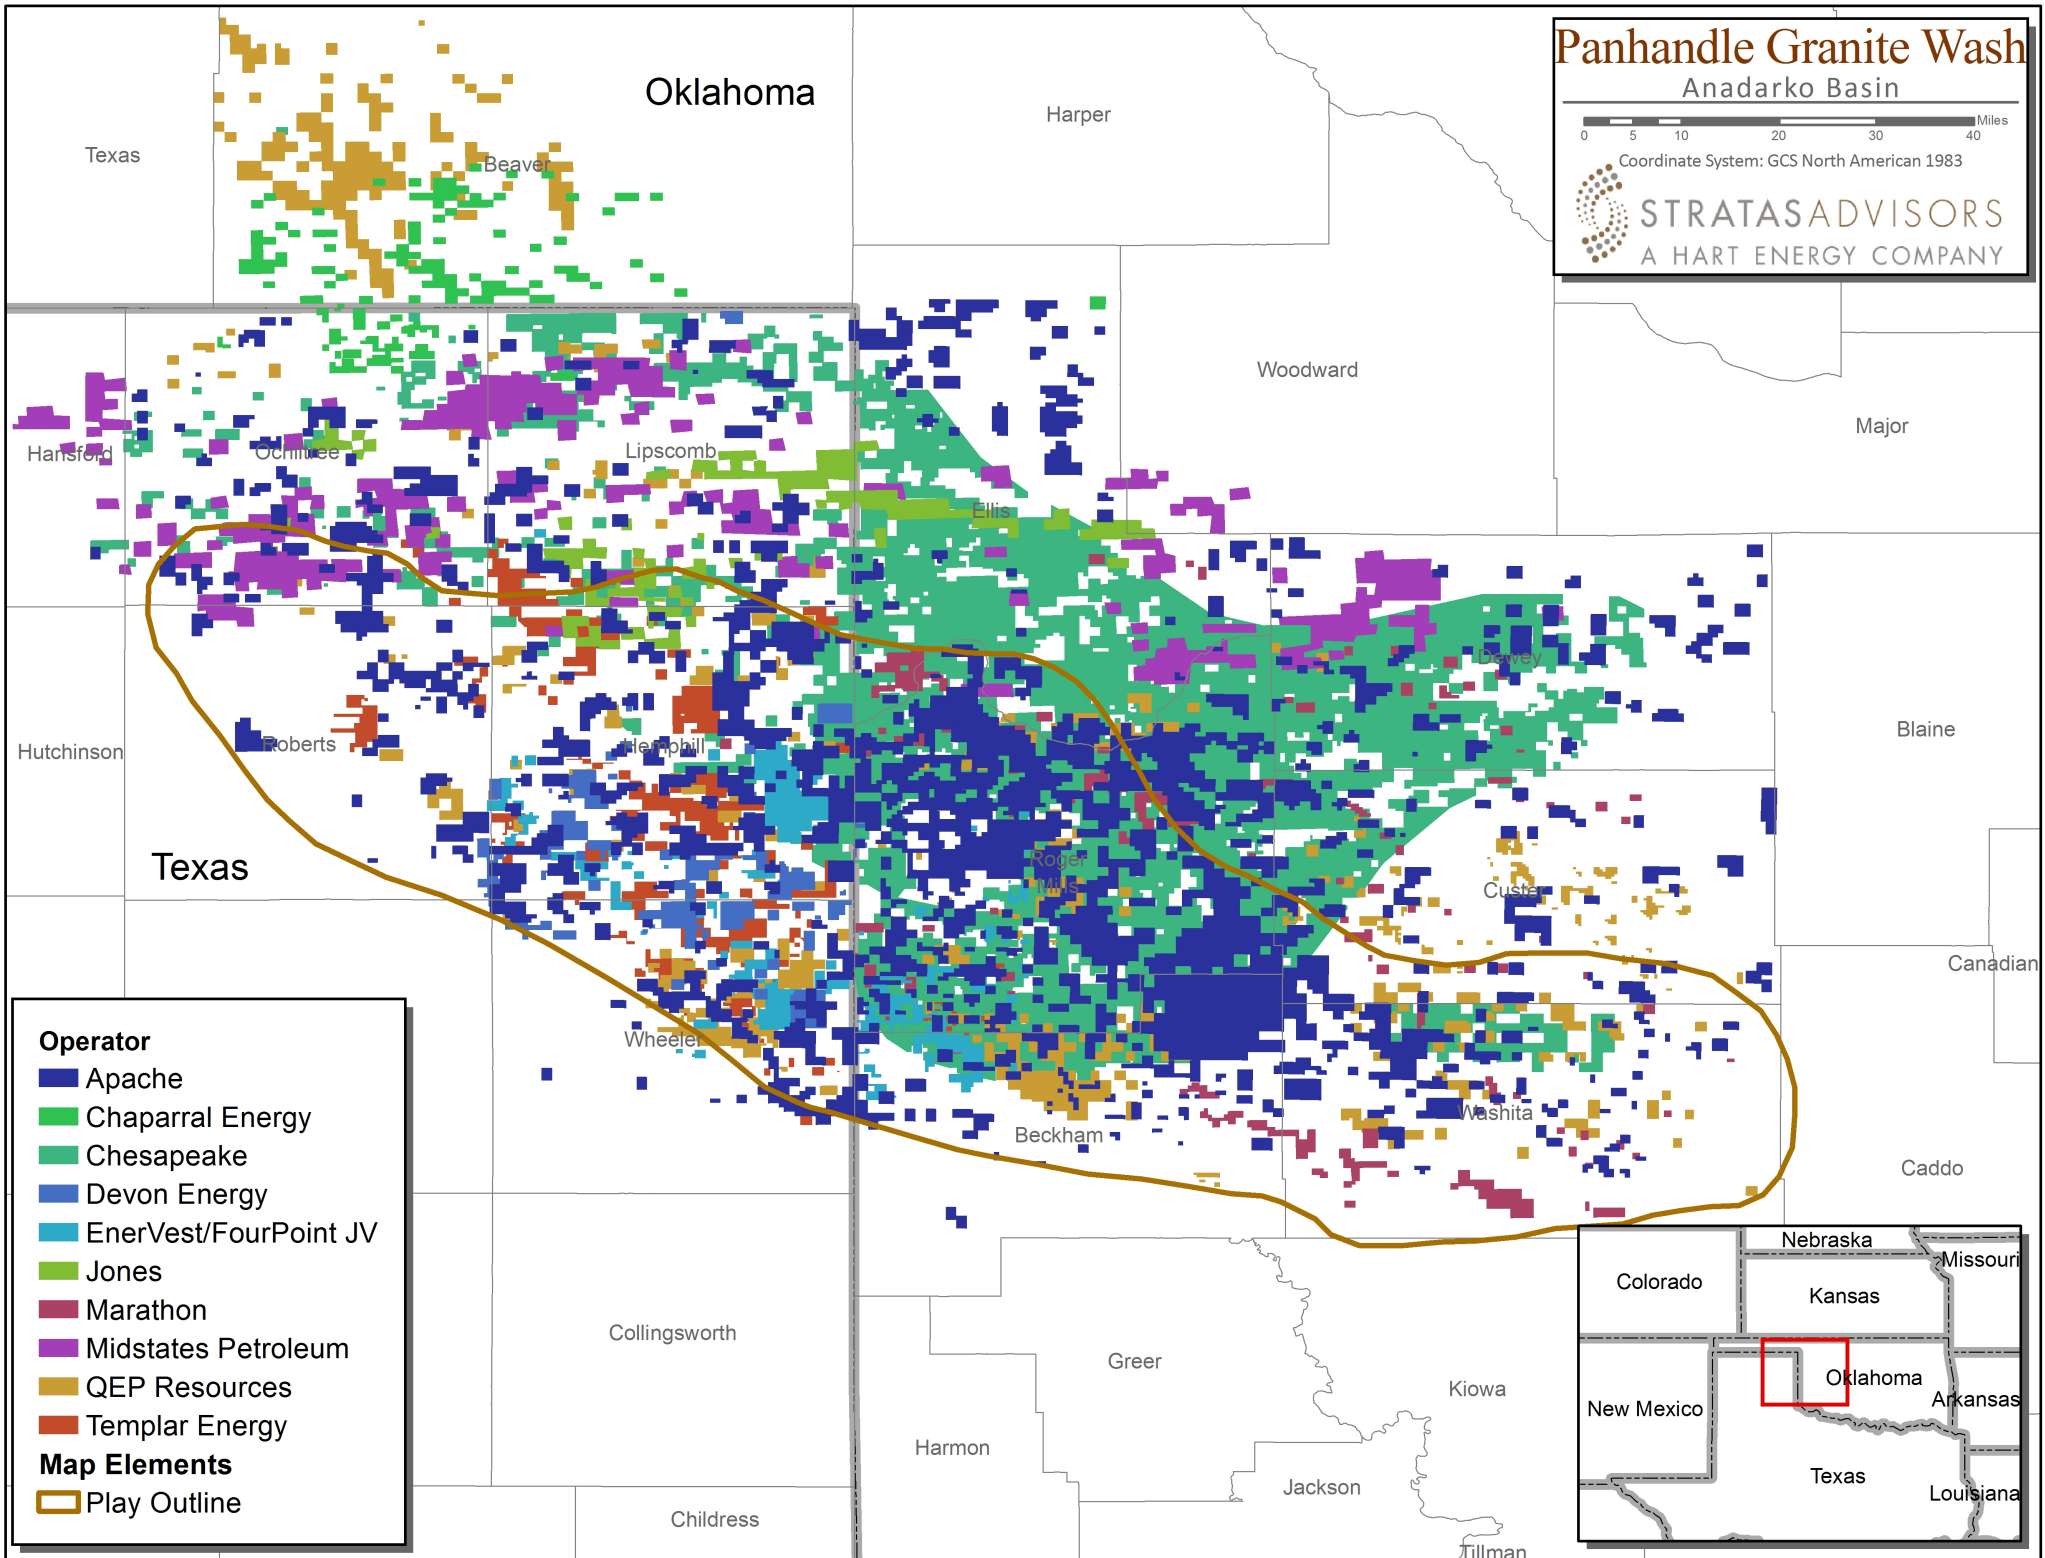

Panhandle Granite Wash

Anadarko Basin

Coordinate System: GCS North American 1983

STRATASADVISORS
A HART ENERGY COMPANY

- Operator**
- Apache
 - Chaparral Energy
 - Chesapeake
 - Devon Energy
 - EnerVest/FourPoint JV
 - Jones
 - Marathon
 - Midstates Petroleum
 - QEP Resources
 - Templar Energy
- Map Elements**
- Play Outline