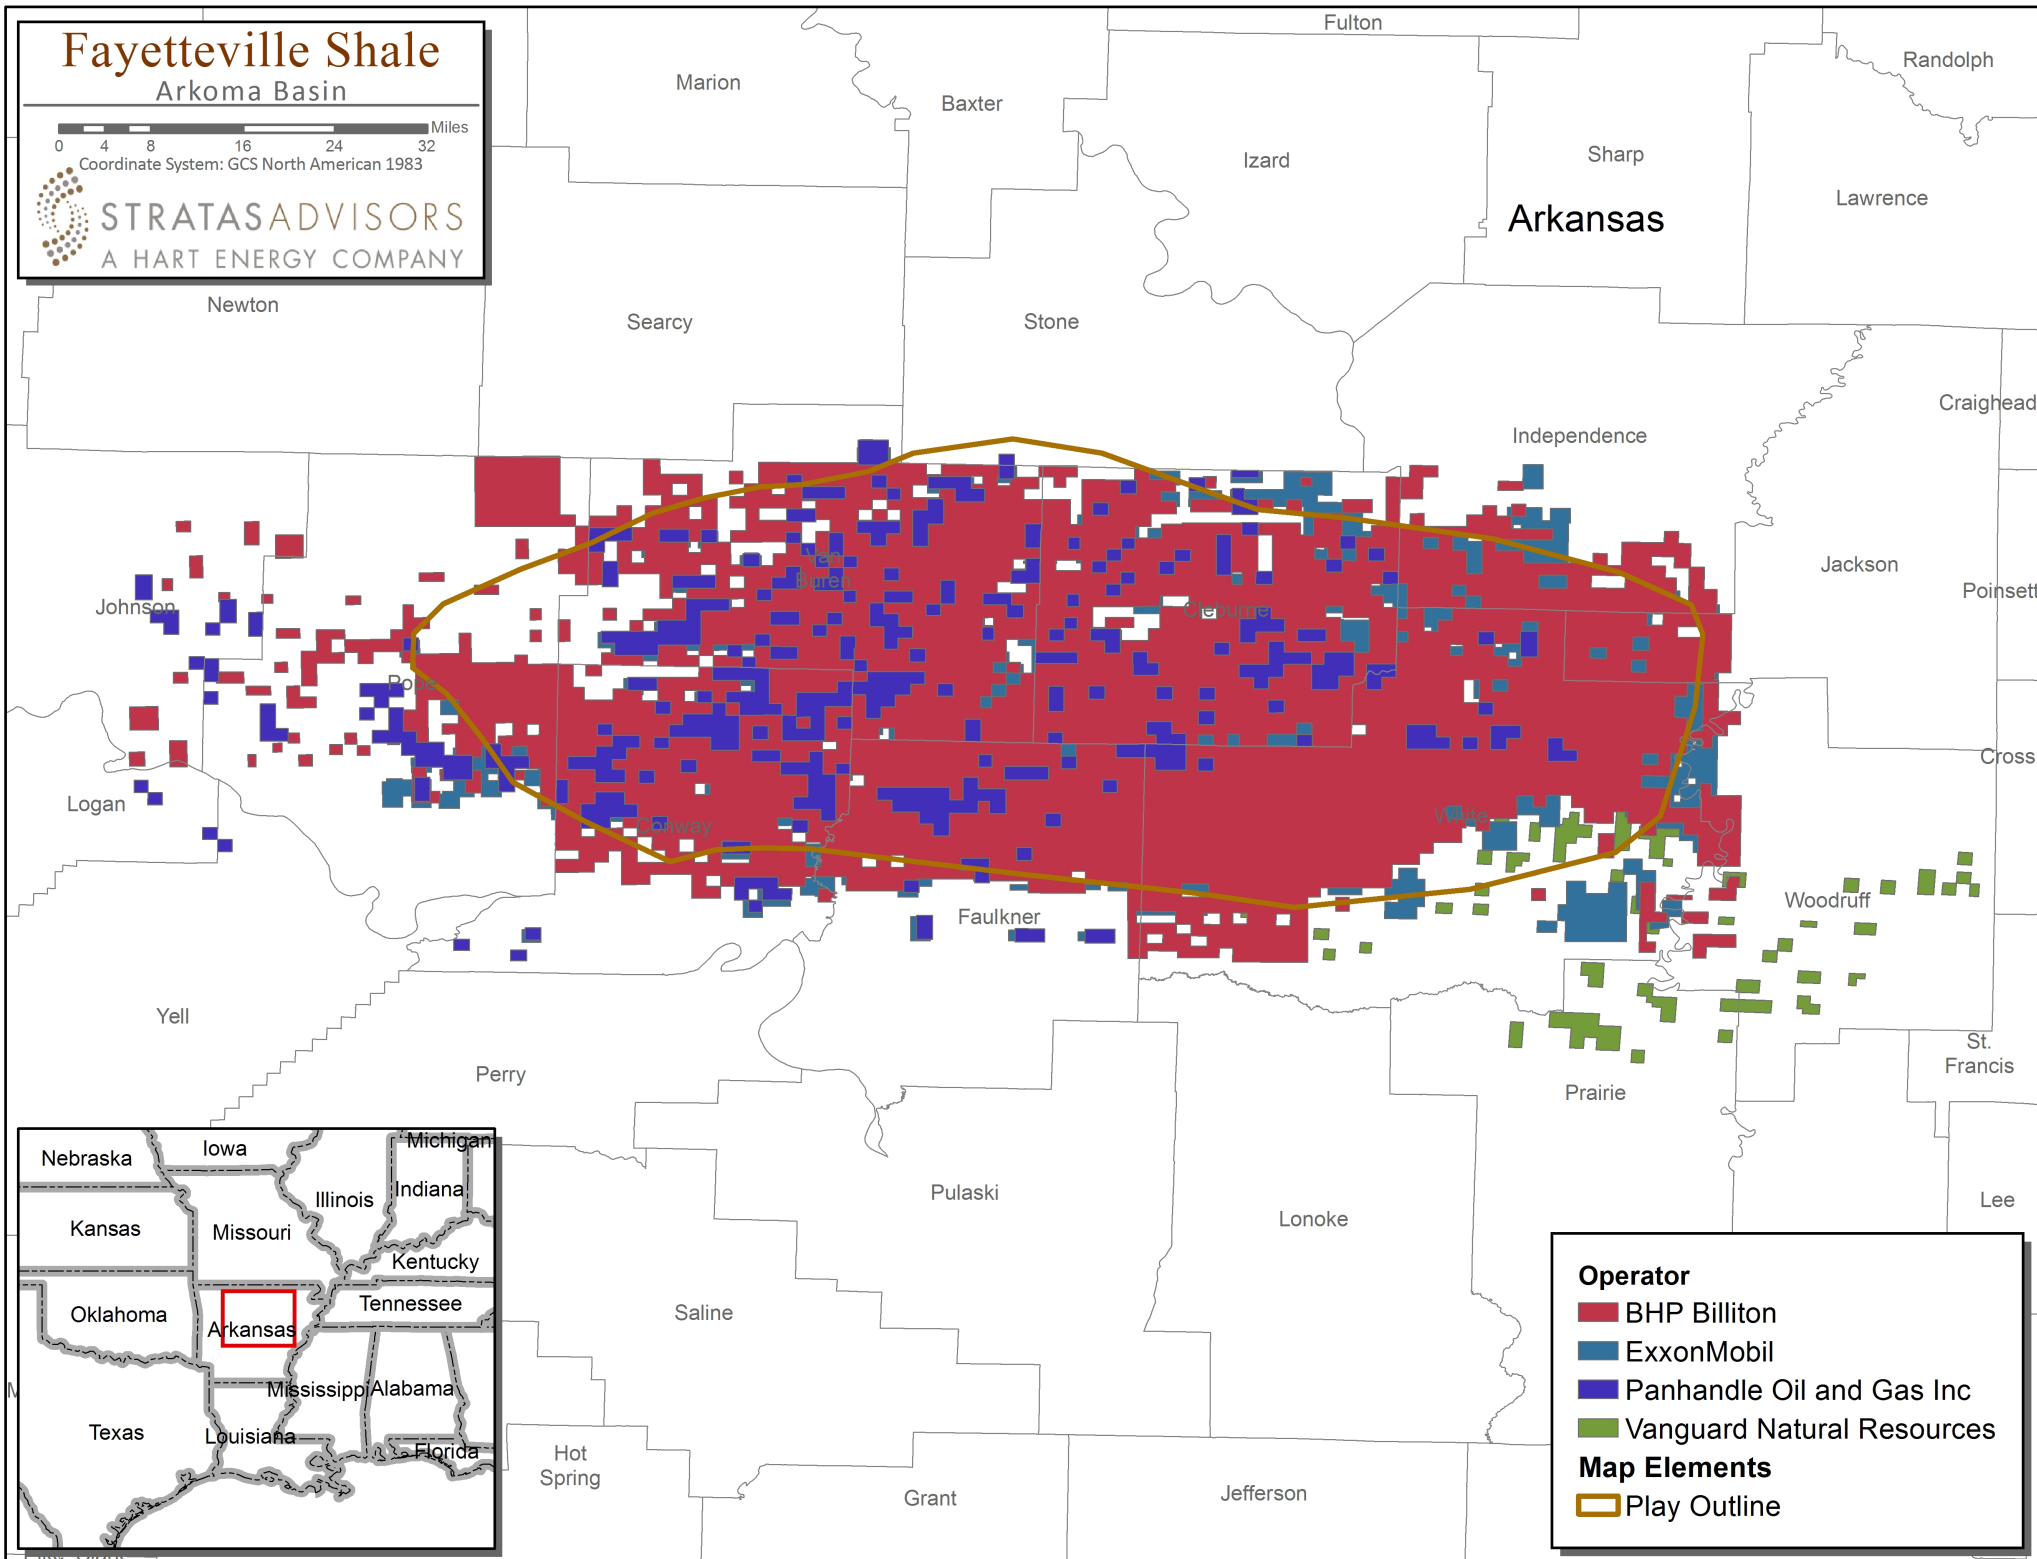

Fayetteville Shale

Arkoma Basin

Coordinate System: GCS North American 1983

STRATASADVISORS
A HART ENERGY COMPANY

Operator

- BHP Billiton
- ExxonMobil
- Panhandle Oil and Gas Inc
- Vanguard Natural Resources

Map Elements

- ▬ Play Outline