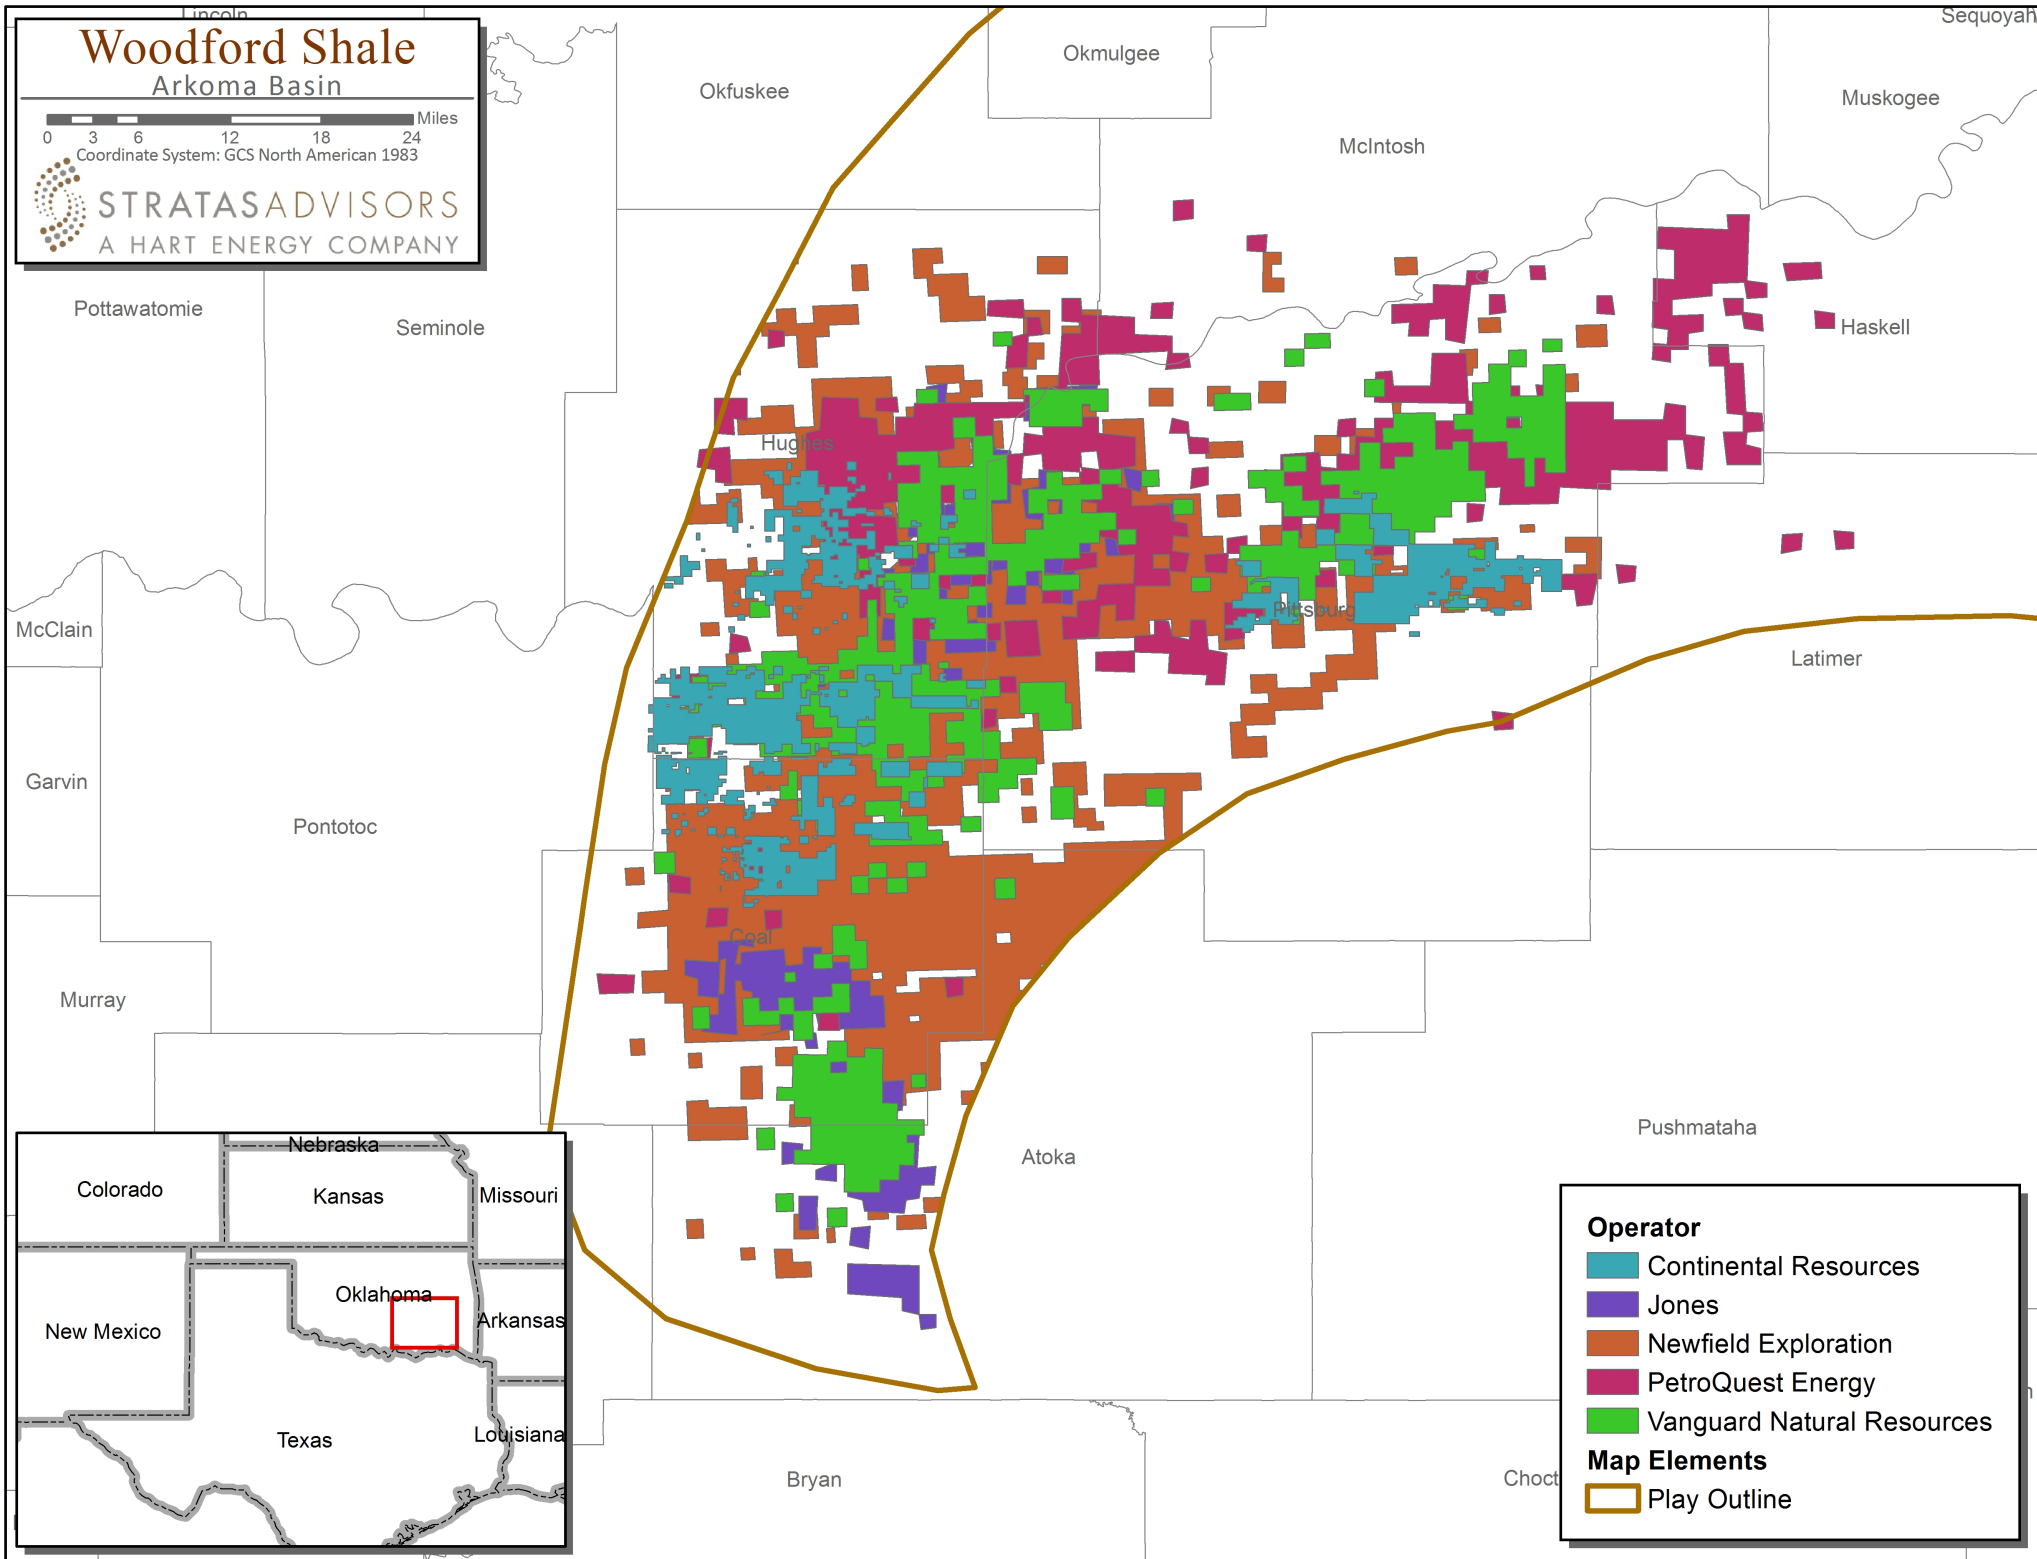

Woodford Shale

Arkoma Basin

0 3 6 12 18 24 Miles

Coordinate System: GCS North American 1983

STRATASADVISORS

A HART ENERGY COMPANY

Operator

- Continental Resources
- Jones
- Newfield Exploration
- PetroQuest Energy
- Vanguard Natural Resources

Map Elements

- Play Outline