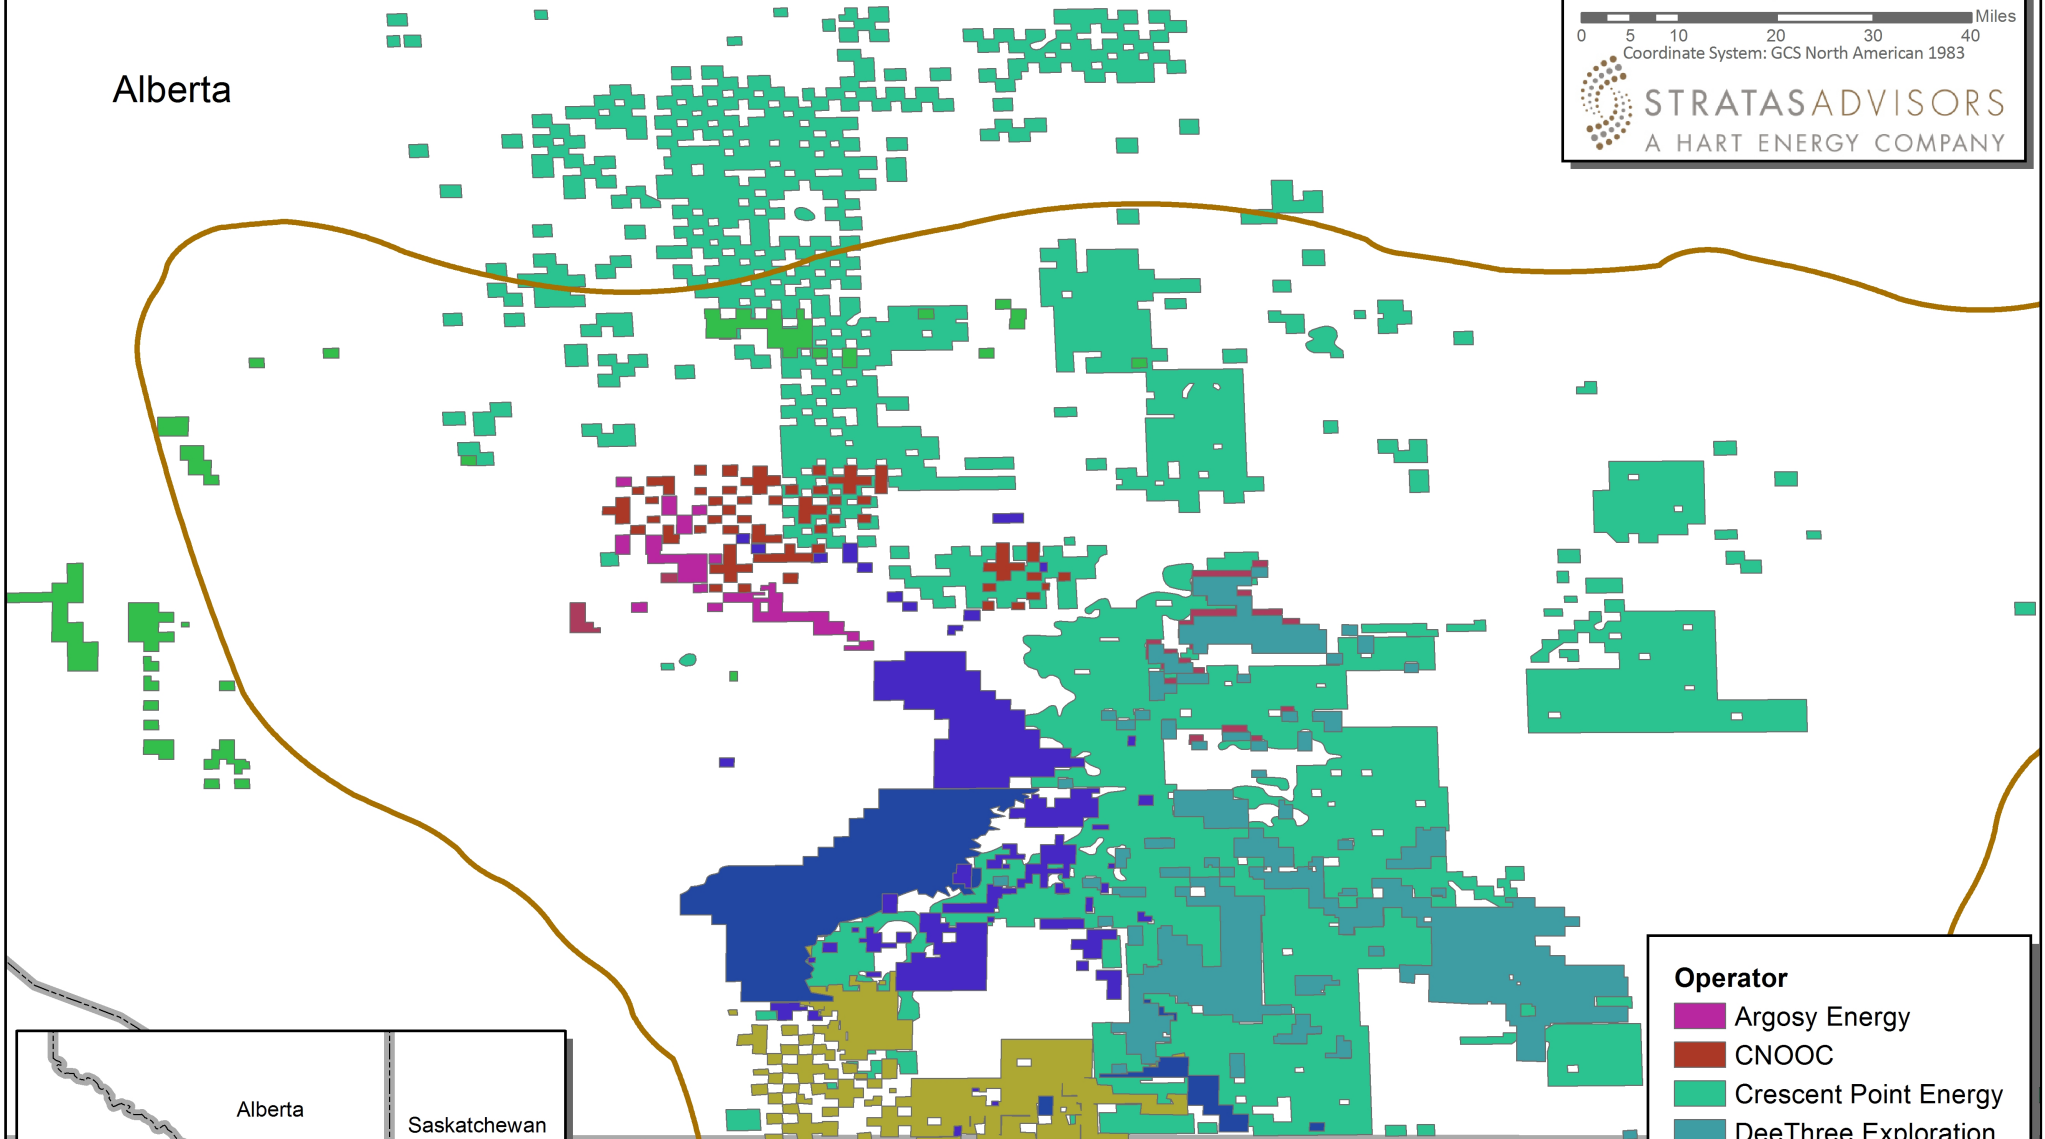

# Alberta Bakken Shale

Deep Basin

Alberta

### Operator

- Argosy Energy
- CNOOC
- Crescent Point Energy
- DeeThree Exploration
- LGX Oil+Gas
- MFC Industrial
- Murphy Oil
- Shell
- Torc Oil and Gas

### Map Elements

- Play Outline